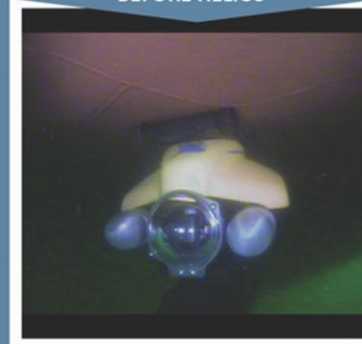

### Port Selector (Connect/Discon.)

Video Process (Enable / Disable)

Clearance Mode (Auto / Manual)

Window Mode (Full, Half, Middle)

Update / Restore Default

Post Filter En

BEFORE HELIOS™

AFTER HELIOS™